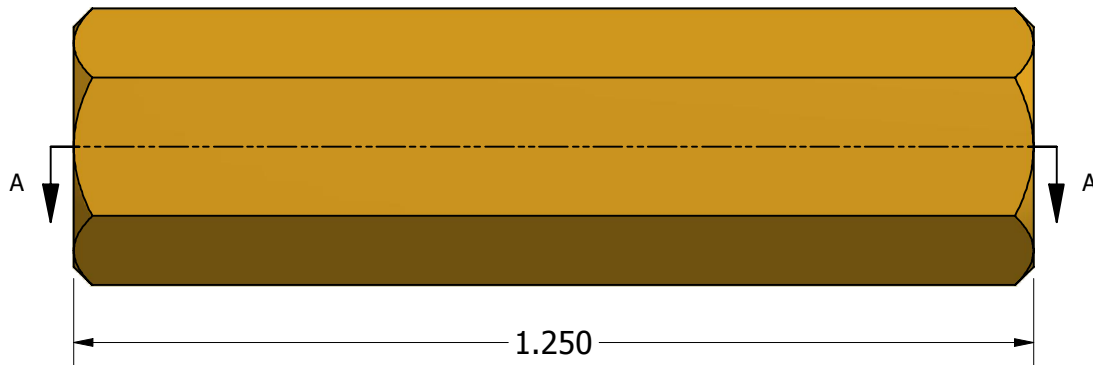

$\varnothing.166^{+.010}_{-.000}$

ISO SCALE 2 : 1

SECTION A-A

Tolerances Unless Otherwise Specified:

.xx Decimal: $\pm .02$
.xxx Decimal: $\pm .005$
Fraction: $\pm 1/64$
Angle: $\pm 2^\circ$

LYN-TRON, INC.

Part Number:

BR6352-08-1.250

Description:

5/16 Hex Spacer

Drawn By:

COURTNEYS06/20/2010

Gauge:

Material:

Brass

Scale:

4 : 1