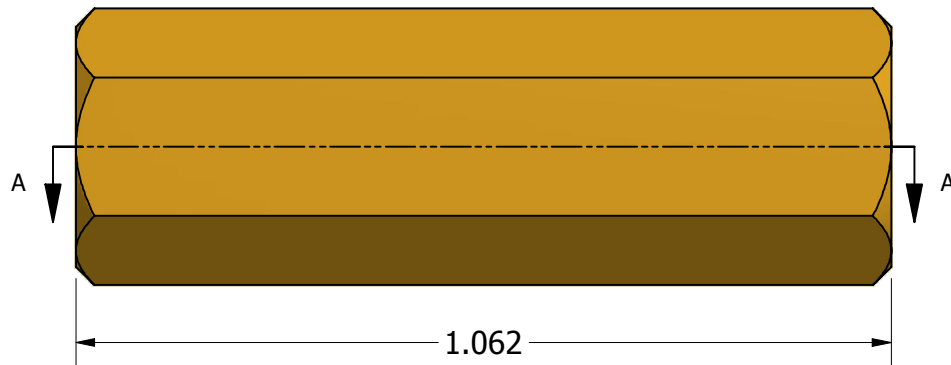

SECTION A-A

ISO SCALE 2 : 1

Tolerances Unless Otherwise Specified:

.xx Decimal: $\pm .02$
.xxx Decimal: $\pm .005$
Fraction: $\pm 1/64$
Angle: $\pm 2^\circ$

LYN-TRON, INC.

Part Number:

BR6352-06-1.062

Description:

5/16 Hex Spacer

Drawn By:

COURTNEYS06/20/2010

Gauge:

Material:

Brass

Scale:

4 : 1