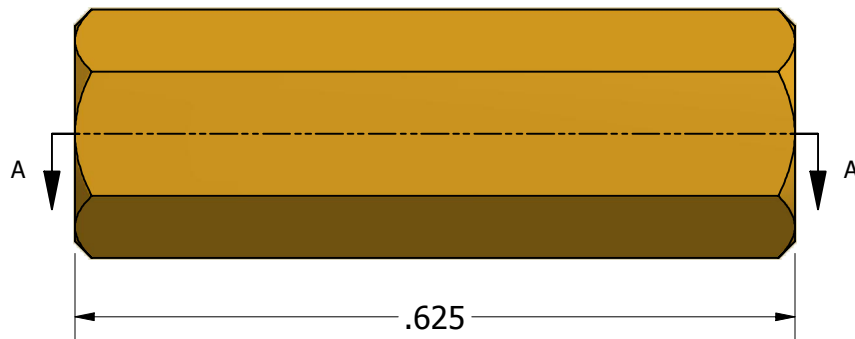

$\varnothing.114 \begin{matrix} +.010 \\ -.000 \end{matrix}$

SECTION A-A

ISO SCALE 4 : 1

.625

.187

Tolerances Unless Otherwise Specified:

.xx Decimal: $\pm .02$
.xxx Decimal: $\pm .005$
Fraction: $\pm 1/64$
Angle: $\pm 2^\circ$

LYN-TRON, INC.

Part Number:

BR6350-04-0.625

Description:

3/16 Hex Spacer

Drawn By:

COURTNEYS06/20/2010

Gauge:

Material:

Brass

Scale:

6 : 1