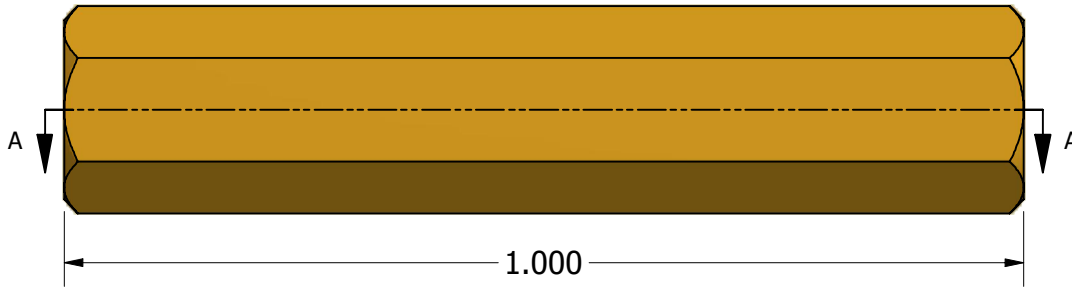

$\varnothing.088^{+.010}_{-.000}$

SECTION A-A

ISO SCALE 3 : 1

1.000

.187

Tolerances Unless Otherwise Specified:

.xx Decimal: $\pm .02$
.xxx Decimal: $\pm .005$
Fraction: $\pm 1/64$
Angle: $\pm 2^\circ$

LYN-TRON, INC.

Part Number:

BR6350-02-1.000

Description:

3/16 Hex Spacer

Drawn By:

COURTNEYS06/20/2010

Gauge:

Material:

Brass

Scale:

5 : 1