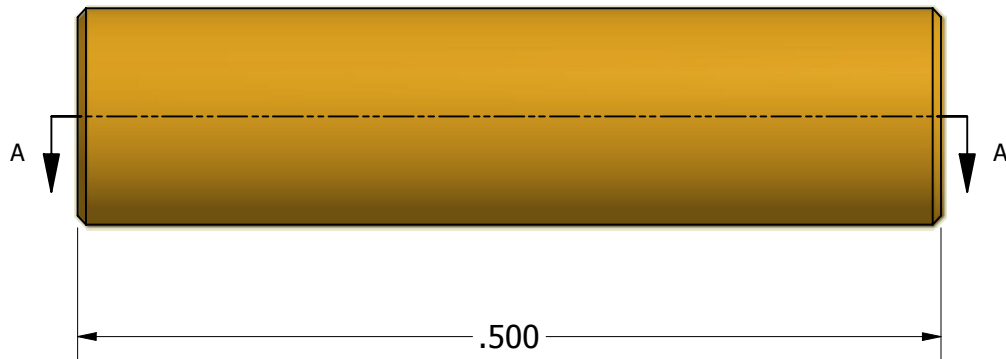

SECTION A-A

ISO SCALE 5 : 1

Tolerances Unless Otherwise Specified:

.xx Decimal: $\pm .02$
 .xxx Decimal: $\pm .005$
 Fraction: $\pm 1/64$
 Angle: $\pm 2^\circ$

LYN-TRON, INC.

Part Number:

BR6348-00-0.500

Description:

1/8 Round Spacer

Drawn By:

JEFFN

06/19/2010

Gauge:

Material:

Brass

Scale: