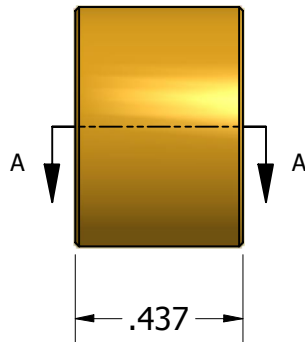

SECTION A-A

ISO SCALE 1 : 1

Tolerances Unless Otherwise Specified:

.xx Decimal: $\pm .02$
 .xxx Decimal: $\pm .005$
 Fraction: $\pm 1/64$
 Angle: $\pm 2^\circ$

LYN-TRON, INC.

Part Number:

BR6346-12-0.437

Description:

5/8 Round Spacer

Drawn By:

COURTNEYS06/19/2010

Gauge:

Material:

Brass

Scale:

2 : 1