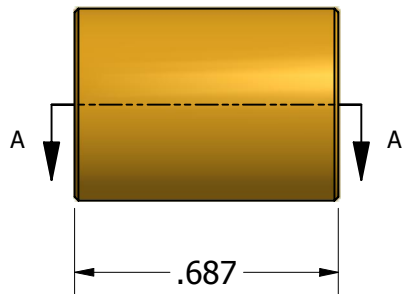

ISO SCALE 1 : 1

Tolerances Unless Otherwise Specified:

.xx Decimal: $\pm .02$
.xxx Decimal: $\pm .005$
Fraction: $\pm 1/64$
Angle: $\pm 2^\circ$

LYN-TRON, INC.

Part Number:

BR6345-25-0.687

Description:

1/2 Round Spacer

Drawn By:

COURTNEYS06/19/2010

Gauge:

Material:

Brass

Scale:

2 : 1