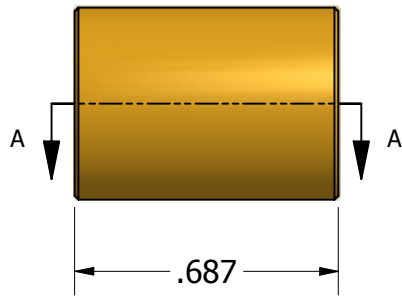

SECTION A-A

ISO SCALE 1 : 1

Tolerances Unless Otherwise Specified:

.xx Decimal: ± .02
.xxx Decimal: ± .005
Fraction: ± 1/64
Angle: ± 2°

LYN-TRON, INC.

Part Number:

BR6345-08-0.687

Description:

1/2 Round Spacer

Drawn By:

COURTNEYS06/19/2010

Gauge:

Material:

Brass

Scale:

2 : 1