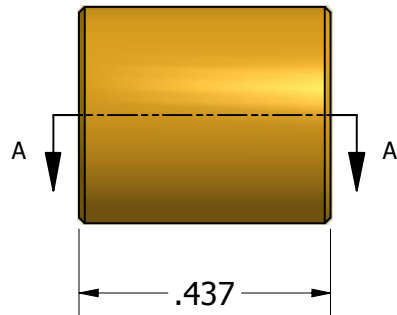

ISO SCALE 2 : 1

Tolerances Unless Otherwise Specified:

.xx Decimal: $\pm .02$
.xxx Decimal: $\pm .005$
Fraction: $\pm 1/64$
Angle: $\pm 2^\circ$

LYN-TRON, INC.

Part Number:

BR6343-08-0.437

Description:

3/8 Round Spacer

Drawn By:

JEFFN

06/19/2010

Gauge:

Material:

Brass

Scale:

3 : 1