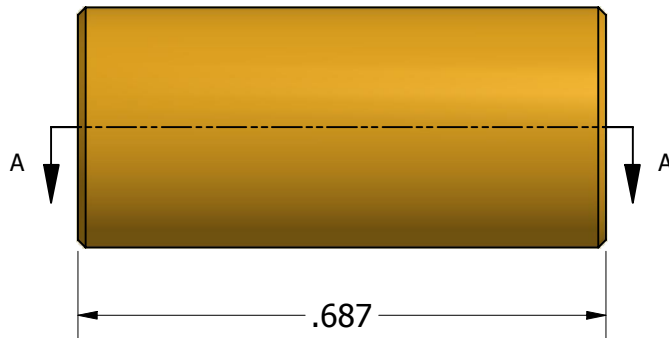

SECTION A-A

ISO SCALE 3 : 1

Tolerances Unless Otherwise Specified:

.xx Decimal: $\pm .02$
.xxx Decimal: $\pm .005$
Fraction: $\pm 1/64$
Angle: $\pm 2^\circ$

LYN-TRON, INC.

Part Number:

BR6342-10-0.687

Description:

5/16 Round Spacer

Drawn By:

JEFFN

06/19/2010

Gauge:

Material:

Brass

Scale: