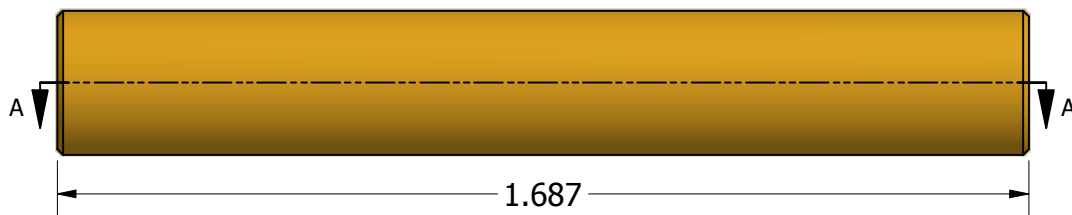

SECTION A-A

$\varnothing.166^{+.010}_{-.000}$

ISO SCALE 1 : 1

1.687

.250

Tolerances Unless Otherwise Specified:

.xx Decimal: ± .02
.xxx Decimal: ± .005
Fraction: ± 1/64
Angle: ± 2°

LYN-TRON, INC.

Part Number:

BR6341-08-1.687

Description:

1/4 Round Spacer

Drawn By:

JEFFN

06/19/2010

Gauge:

Material:

Brass

Scale:

3 : 1