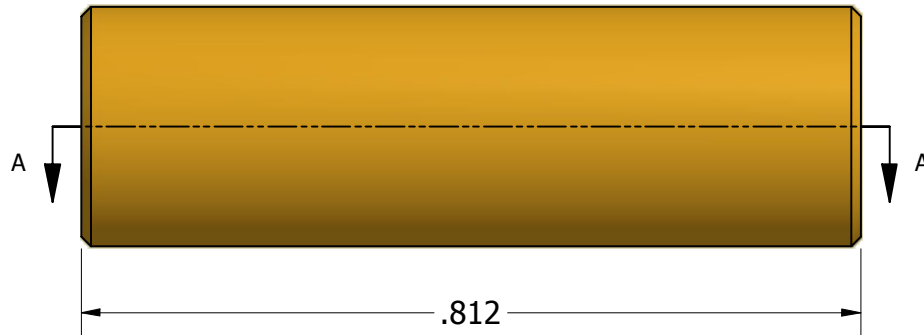

$\varnothing.140^{+.010}_{-.000}$

SECTION A-A

ISO SCALE 3 : 1

Tolerances Unless Otherwise Specified:

.xx Decimal: $\pm .02$
.xxx Decimal: $\pm .005$
Fraction: $\pm 1/64$
Angle: $\pm 2^\circ$

LYN-TRON, INC.

Part Number:

BR6341-06-0.812

Description:

1/4 Round Spacer

Drawn By:

JEFFN

06/19/2010

Gauge:

Material:

Brass

Scale:

5 : 1