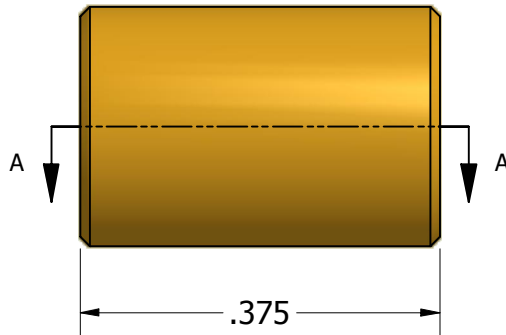

$\varnothing.114^{+.010}_{-.000}$

SECTION A-A

ISO SCALE 3 : 1

Tolerances Unless Otherwise Specified:

.xx Decimal: $\pm .02$
.xxx Decimal: $\pm .005$
Fraction: $\pm 1/64$
Angle: $\pm 2^\circ$

LYN-TRON, INC.

Part Number:

BR6341-04-0.375

Description:

1/4 Round Spacer

Drawn By:

JEFFN

06/19/2010

Gauge:

Material:

Brass

Scale:

5 : 1