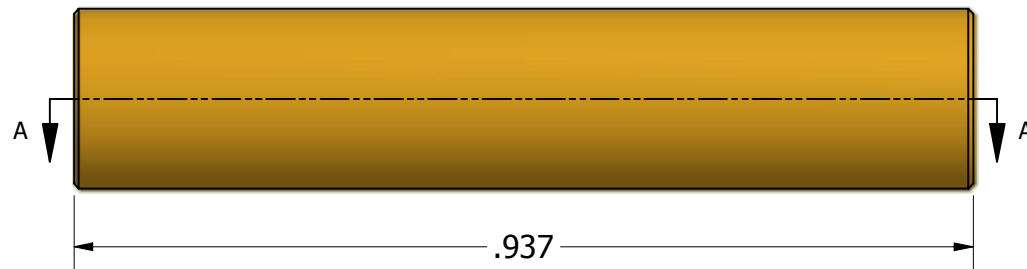

SECTION A-A

$\varnothing.088^{+.010}_{-.000}$

ISO SCALE 3 : 1

.937

.187

Tolerances Unless Otherwise Specified:

.xx Decimal: $\pm .02$
.xxx Decimal: $\pm .005$
Fraction: $\pm 1/64$
Angle: $\pm 2^\circ$

LYN-TRON, INC.

Part Number:

BR6340-02-0.937

Description:

3/16 Round Spacer

Drawn By:

JEFFN

06/19/2010

Gauge:

Material:

Brass

Scale:

5 : 1