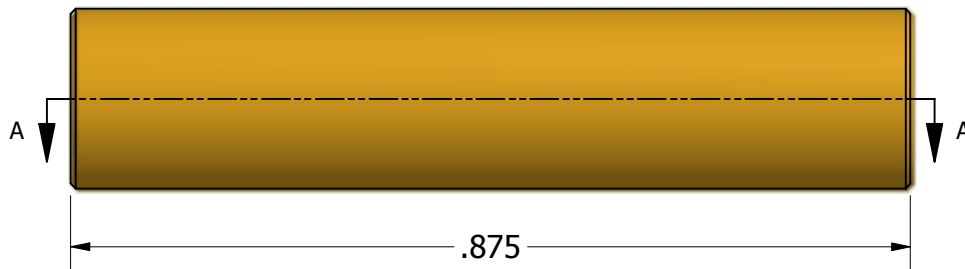

$\varnothing.088^{+.010}_{-.000}$

SECTION A-A

ISO SCALE 3 : 1

.875

.187

Tolerances Unless Otherwise Specified:

.xx Decimal: $\pm .02$
.xxx Decimal: $\pm .005$
Fraction: $\pm 1/64$
Angle: $\pm 2^\circ$

LYN-TRON, INC.

Part Number:

BR6340-02-0.875

Description:

3/16 Round Spacer

Drawn By:

JEFFN

06/19/2010

Gauge:

Material:

Brass

Scale:

5 : 1