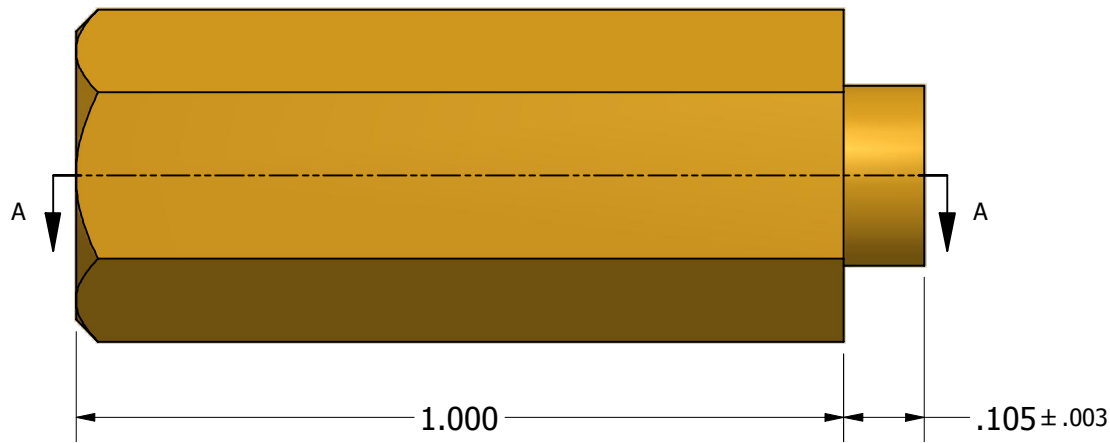

SECTION A-A

ISO SCALE 2 : 1

Tolerances Unless Otherwise Specified:

.xx Decimal: $\pm .02$
 .xxx Decimal: $\pm .005$
 Fraction: $\pm 1/64$
 Angle: $\pm 2^\circ$

LYN-TRON, INC.

Part Number:

BR6337B-1.000

Description:

3/8 Hex Swage Spacer

Drawn By:

COURTNEYS04/27/2011

Gauge:

Material:

Brass

Scale:

4 : 1