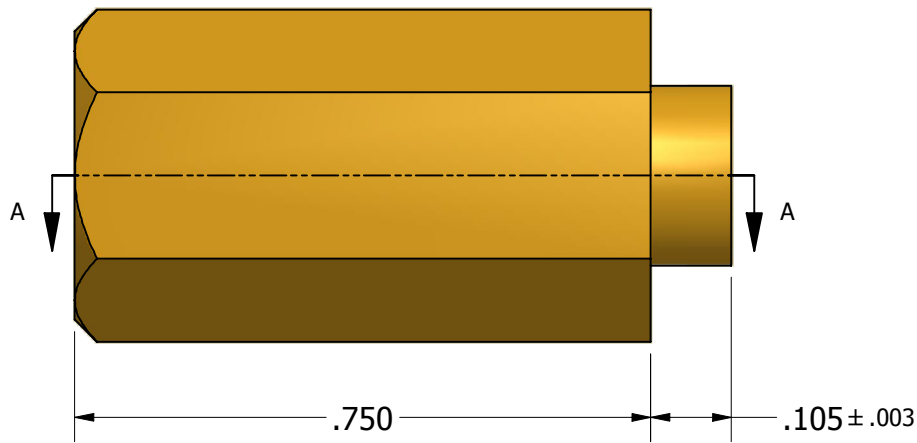

SECTION A-A

ISO SCALE 2 : 1

Tolerances Unless Otherwise Specified:

.xx Decimal: $\pm .02$
 .xxx Decimal: $\pm .005$
 Fraction: $\pm 1/64$
 Angle: $\pm 2^\circ$

LYN-TRON, INC.

Part Number:

BR6337B-0.750

Description:

3/8 Hex Swage Spacer

Drawn By:

COURTNEYS04/27/2011

Gauge:

Material:

Brass

Scale:

4 : 1