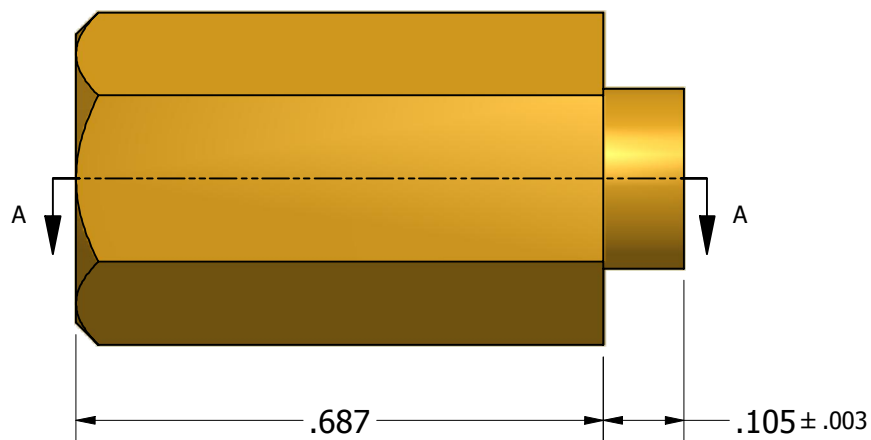

SECTION A-A

ISO SCALE 2 : 1

Tolerances Unless Otherwise Specified:

.xx Decimal: $\pm .02$
.xxx Decimal: $\pm .005$
Fraction: $\pm 1/64$
Angle: $\pm 2^\circ$

LYN-TRON, INC.

Part Number:

BR6337B-0.687

Description:

3/8 Hex Swage Spacer

Drawn By:

COURTNEYS04/27/2011

Gauge:

Material:

Brass

Scale:

4 : 1