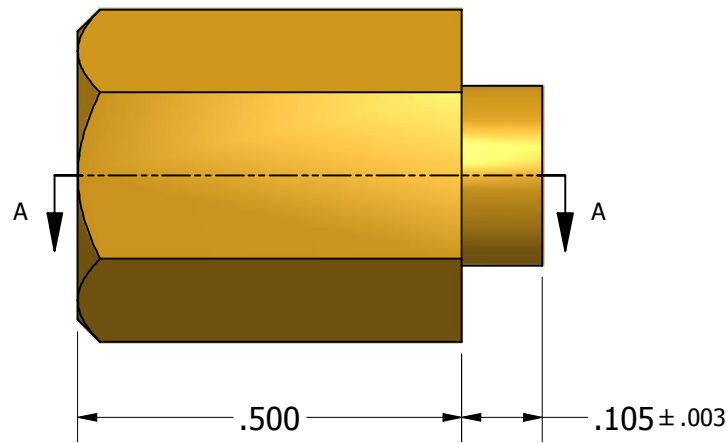

SECTION A-A

ISO SCALE 2 : 1

Tolerances Unless Otherwise Specified:

.xx Decimal: $\pm .02$
 .xxx Decimal: $\pm .005$
 Fraction: $\pm 1/64$
 Angle: $\pm 2^\circ$

LYN-TRON, INC.

Part Number:
BR6337B-0.500

Description:
3/8 Hex Swage Spacer

Drawn By:
COURTNEYS04/27/2011

Gauge:
 Material:
Brass

Scale:
4 : 1