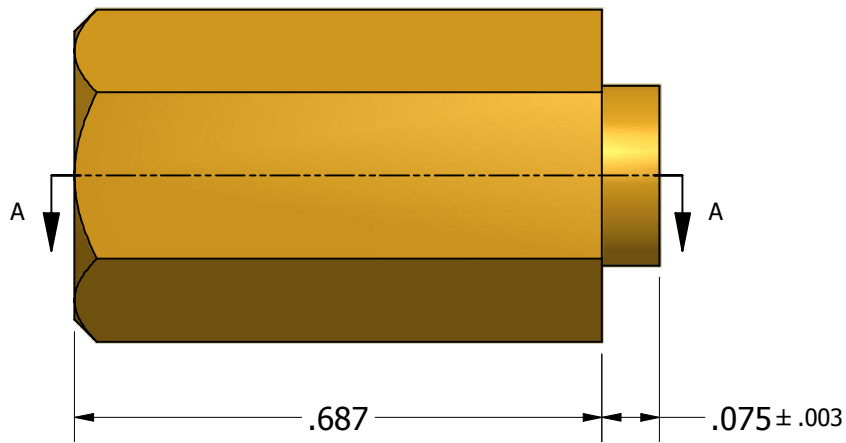

SECTION A-A

ISO SCALE 2 : 1

Tolerances Unless Otherwise Specified:

.xx Decimal: $\pm .02$
.xxx Decimal: $\pm .005$
Fraction: $\pm 1/64$
Angle: $\pm 2^\circ$

LYN-TRON, INC.

Part Number:

BR6337A-0.687

Description:

3/8 Hex Swage Spacer

Drawn By:

COURTNEYS04/27/2011

Gauge:

Material:

Brass

Scale:

4 : 1