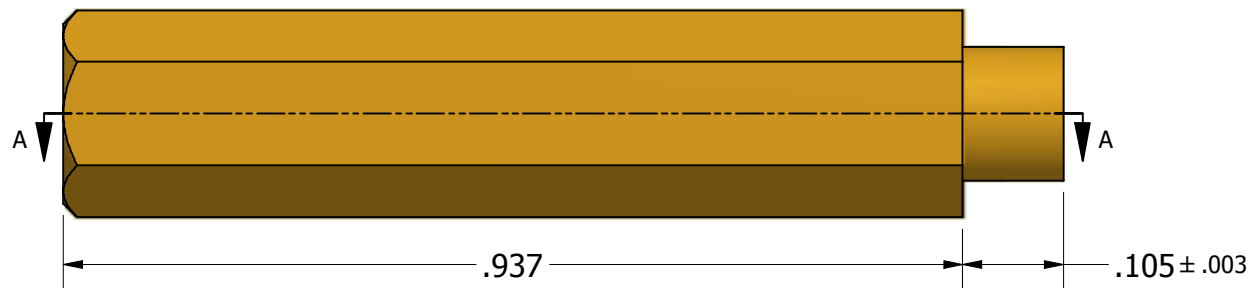

ISO SCALE 2 : 1

Tolerances Unless Otherwise Specified:

.xx Decimal: $\pm .02$
 .xxx Decimal: $\pm .005$
 Fraction: $\pm 1/64$
 Angle: $\pm 2^\circ$

LYN-TRON, INC.

Part Number:

BR6336B-0.937

Description:

3/16 Hex Swage Spacer

Drawn By:

COURTNEYS04/27/2011

Gauge:

Material:

Brass

Scale:

5 : 1