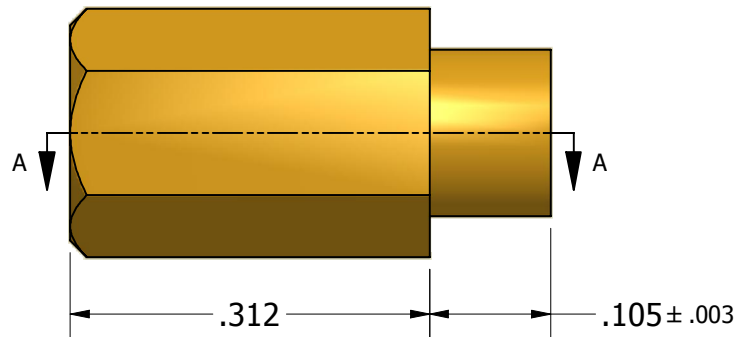

SECTION A-A

ISO SCALE 2 : 1

Tolerances Unless Otherwise Specified:

.xx Decimal: $\pm .02$
.xxx Decimal: $\pm .005$
Fraction: $\pm 1/64$
Angle: $\pm 2^\circ$

LYN-TRON, INC.

Part Number:

BR6335B-0.312

Description:

3/16 Hex Swage Spacer

Drawn By:

COURTNEYS04/27/2011

Gauge:

Material:

Brass

Scale:

6 : 1