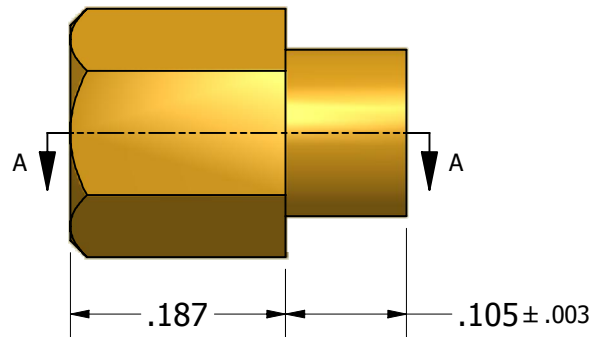

SECTION A-A

ISO SCALE 2 : 1

Tolerances Unless Otherwise Specified:

.xx Decimal: $\pm .02$
 .xxx Decimal: $\pm .005$
 Fraction: $\pm 1/64$
 Angle: $\pm 2^\circ$

LYN-TRON, INC.

Part Number:

BR6335B-0.187

Description:

3/16 Hex Swage Spacer

Drawn By:

COURTNEYS04/27/2011

Gauge:

Material:

Brass

Scale:

6 : 1