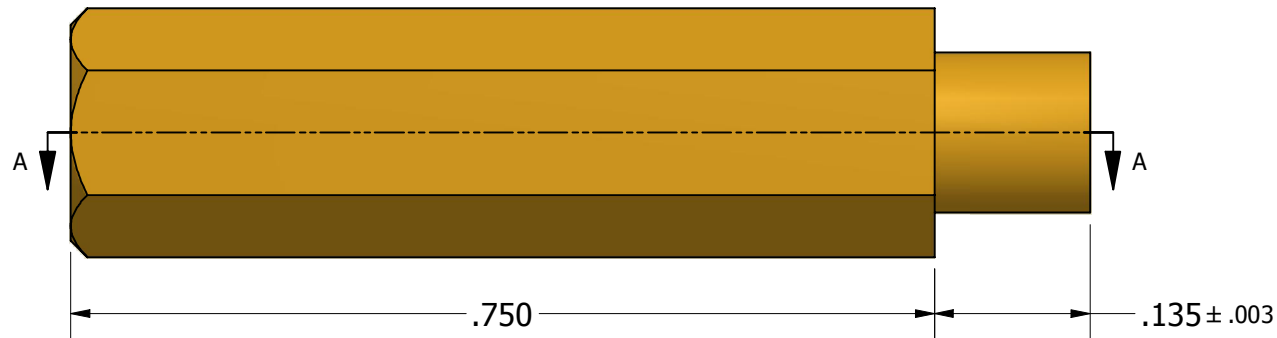

SECTION A-A

ISO SCALE 2 : 1

Tolerances Unless Otherwise Specified:

.xx Decimal: $\pm .02$
 .xxx Decimal: $\pm .005$
 Fraction: $\pm 1/64$
 Angle: $\pm 2^\circ$

LYN-TRON, INC.

Part Number:

BR6324C-0.750

Description:

3/16 Hex Swage Spacer

Drawn By:

COURTNEYS04/27/2011

Gauge:

Material:

Brass

Scale:

6 : 1