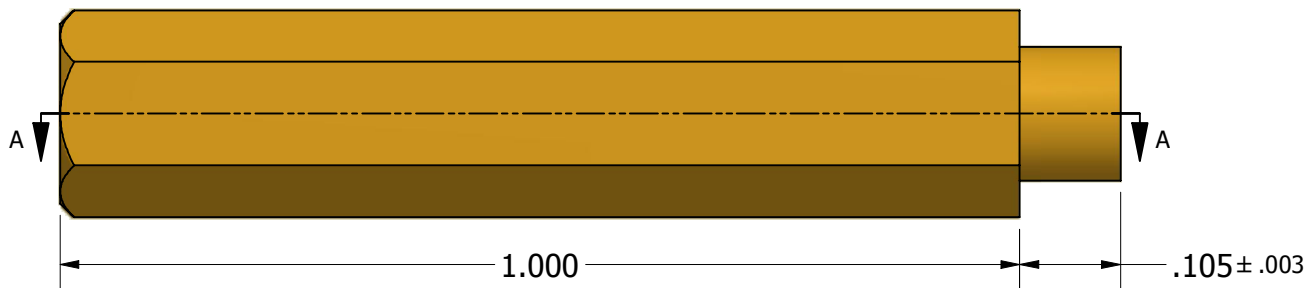

SECTION A-A

ISO SCALE 2 : 1

Tolerances Unless Otherwise Specified:

.xx Decimal: $\pm .02$
 .xxx Decimal: $\pm .005$
 Fraction: $\pm 1/64$
 Angle: $\pm 2^\circ$

LYN-TRON, INC.

Part Number:

BR6324B-1.000

Description:

3/16 Hex Swage Spacer

Drawn By:

COURTNEYS04/27/2011

Gauge:

Material:

Brass

Scale:

5 : 1