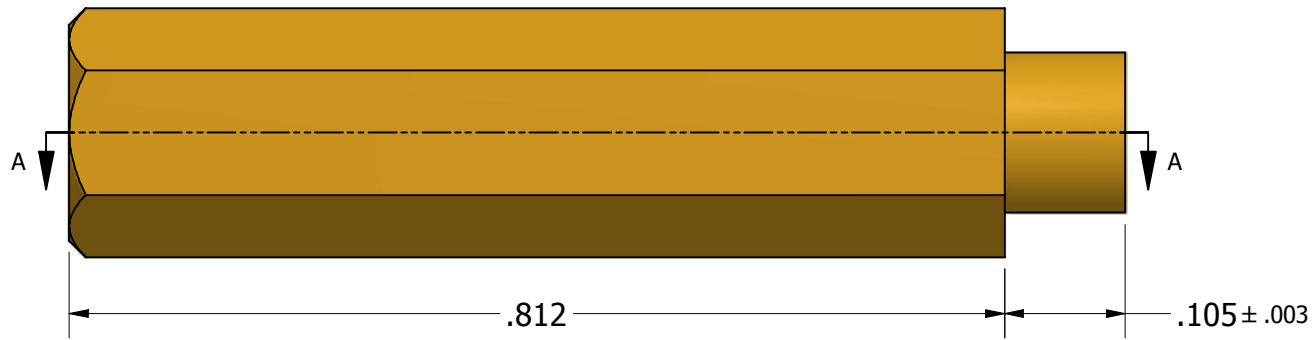

ISO SCALE 2 : 1

Tolerances Unless Otherwise Specified:

.xx Decimal: $\pm .02$
 .xxx Decimal: $\pm .005$
 Fraction: $\pm 1/64$
 Angle: $\pm 2^\circ$

LYN-TRON, INC.

Part Number:

BR6324B-0.812

Description:

3/16 Hex Swage Spacer

Drawn By:

COURTNEYS04/27/2011

Gauge:

Material:

Brass

Scale:

6 : 1