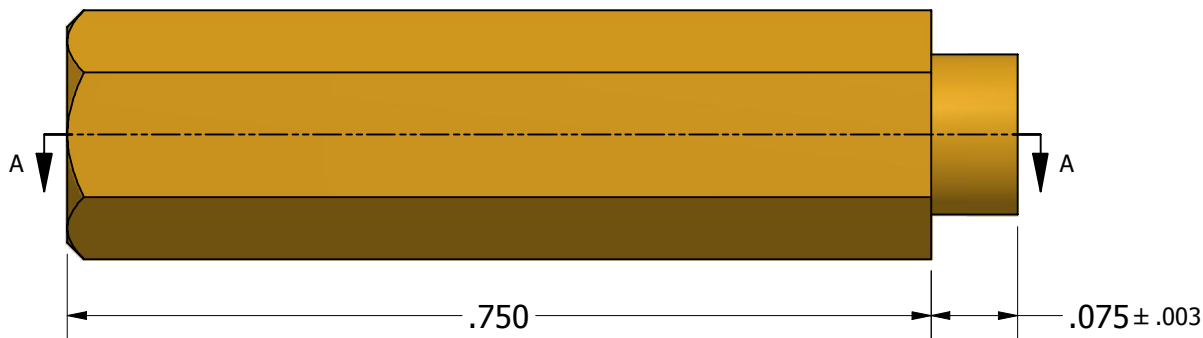

SECTION A-A

ISO SCALE 2 : 1

Tolerances Unless Otherwise Specified:

.xx Decimal: $\pm .02$
.xxx Decimal: $\pm .005$
Fraction: $\pm 1/64$
Angle: $\pm 2^\circ$

LYN-TRON, INC.

Part Number:

BR6324A-0.750

Description:

3/16 Hex Swage Spacer

Drawn By:

COURTNEYS04/27/2011

Gauge:

Material:

Brass

Scale:

6 : 1