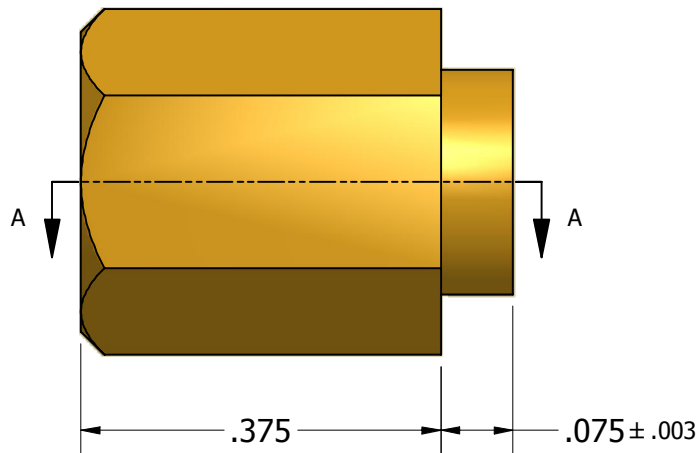

SECTION A-A

ISO SCALE 3 : 1

Tolerances Unless Otherwise Specified:

.xx Decimal: $\pm .02$
.xxx Decimal: $\pm .005$
Fraction: $\pm 1/64$
Angle: $\pm 2^\circ$

LYN-TRON, INC.

Part Number:

BR6323A-0.375

Description:

5/16 Hex Swage Spacer

Drawn By:

COURTNEYS04/27/2011

Gauge:

Material:

Brass

Scale:

5 : 1