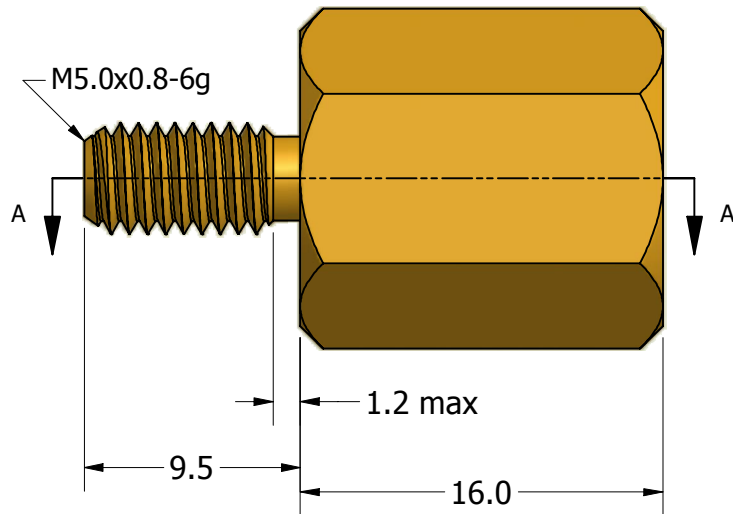

SECTION A-A

ISO SCALE 1 : 1

Tolerances Unless Otherwise Specified:

.x Decimal: ± 0.3
 .xx Decimal: $\pm .13$
 Fraction: $\pm 1/64$
 Angle: $\pm 2^\circ$

LYN-TRON, INC.

Part Number:

BR5181-16.0

Description:

13mm Hex M5x.8 M/F Standoff

Drawn By:

COURTNEYS08/14/2012

Gauge:

Material:

Brass

Scale:

3 : 1