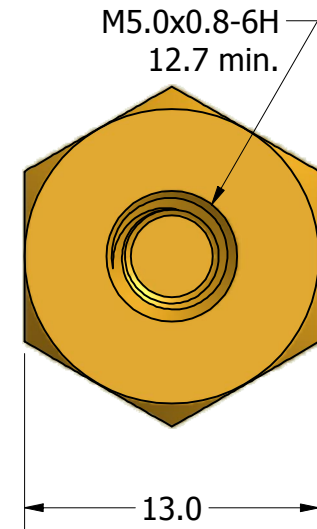

SECTION A-A

ISO SCALE 1 : 1

Tolerances Unless Otherwise Specified:

.x Decimal: ± 0.3
 .xx Decimal: $\pm .13$
 Fraction: $\pm 1/64$
 Angle: $\pm 2^\circ$

LYN-TRON, INC.

Part Number:

BR5181-16.0

Description:

13mm Hex M5x.8 M/F Standoff

Drawn By:

COURTNEYS08/14/2012

Gauge:

Material:

Brass

Scale:

3 : 1