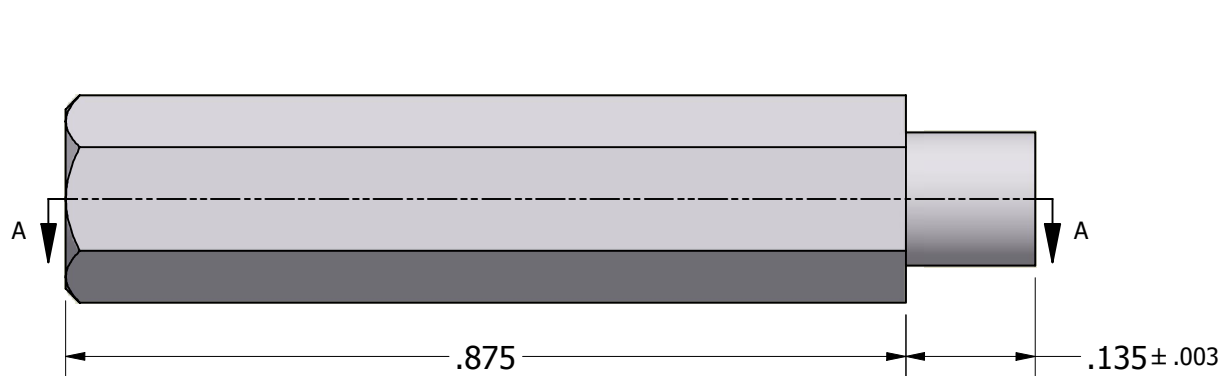

ISO SCALE 2 : 1

2-56 UNC-2B
.187 min (2 Pls)

Tolerances Unless Otherwise Specified:

.xx Decimal: ± .02
.xxx Decimal: ± .005
Fraction: ± 1/64
Angle: ± 2°

LYN-TRON, INC.

Part Number:

AA6924C-0.875

Description:

3/16 Hex Swage Standoff

Drawn By:

COURTNEYS09/14/2011

Gauge:

Material:

Aluminum (RoHS)

Scale:

5 : 1