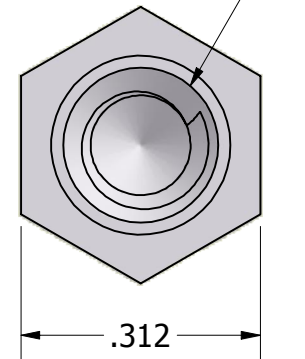

SECTION A-A

$\varnothing.234^{+.000}_{-.003}$

ISO SCALE 1 : 1

8-32 UNC-2B
.437 min (2 Pls)

Tolerances Unless Otherwise Specified:

.xx Decimal: $\pm .02$
 .xxx Decimal: $\pm .005$
 Fraction: $\pm 1/64$
 Angle: $\pm 2^\circ$

LYN-TRON, INC.

Part Number:

AA6923B-1.250

Description:

5/16 Hex Swage Standoff

Drawn By:

COURTNEYS09/14/2011

Gauge:

Material:

Aluminum (RoHS)

Scale:

4 : 1