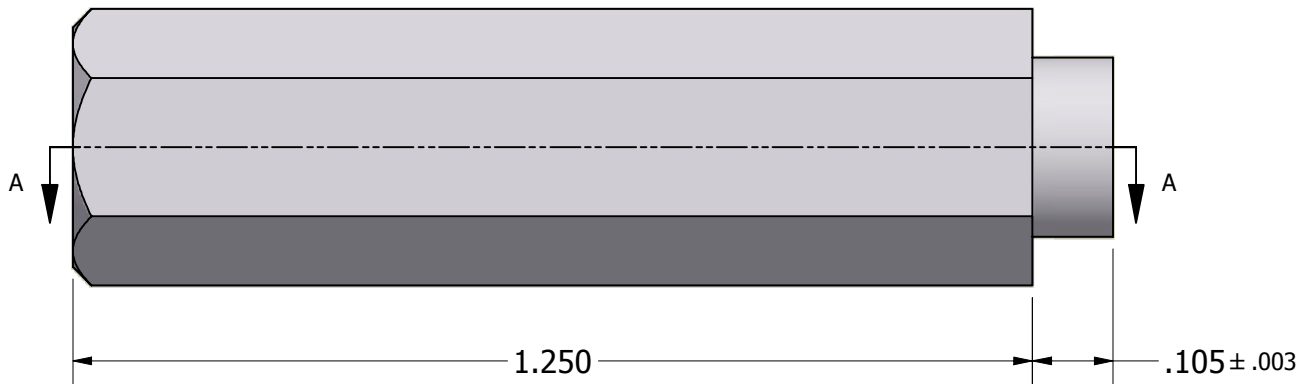

SECTION A-A

$\varnothing.234^{+.000}_{-.003}$

ISO SCALE 1 : 1

8-32 UNC-2B
.437 min (2 Pls)

Tolerances Unless Otherwise Specified:

.xx Decimal: $\pm .02$
 .xxx Decimal: $\pm .005$
 Fraction: $\pm 1/64$
 Angle: $\pm 2^\circ$

LYN-TRON, INC.

Part Number:

AA6923B-1.250

Description:

5/16 Hex Swage Standoff

Drawn By:

COURTNEYS09/14/2011

Gauge:

Material:

Aluminum (RoHS)

Scale:

4 : 1