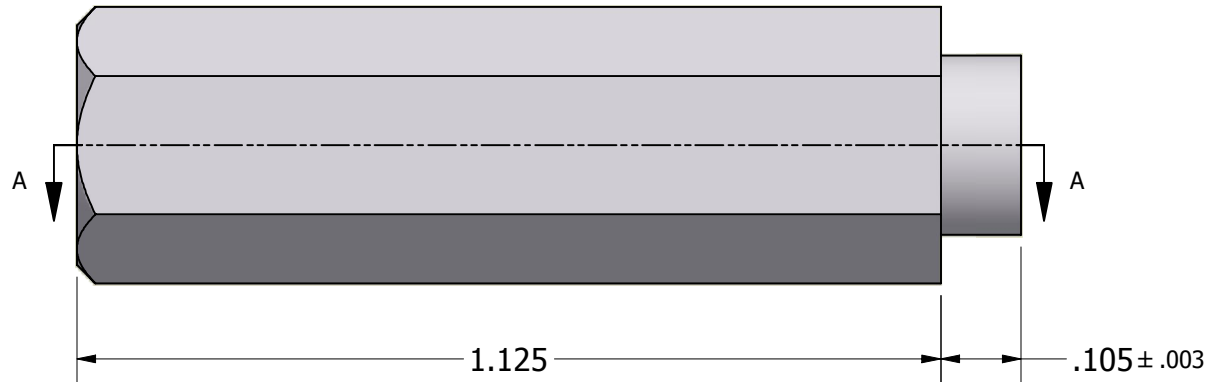

SECTION A-A

$\text{Ø}.234^{+.000}_{-.003}$

ISO SCALE 1 : 1

8-32 UNC-2B
.437 min (2 Pls)

Tolerances Unless Otherwise Specified:

.xx Decimal: $\pm .02$
 .xxx Decimal: $\pm .005$
 Fraction: $\pm 1/64$
 Angle: $\pm 2^\circ$

LYN-TRON, INC.

Part Number:

AA6923B-1.125

Description:

5/16 Hex Swage Standoff

Drawn By:

COURTNEYS09/14/2011

Gauge:

Material:

Aluminum (RoHS)

Scale:

4 : 1