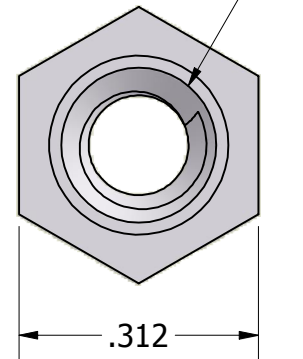

SECTION A-A

$\text{Ø}.234^{+.000}_{-.003}$

ISO SCALE 1 : 1

8-32 UNC-2B
.437 min (2 Pls)

Tolerances Unless Otherwise Specified:

.xx Decimal: $\pm .02$
 .xxx Decimal: $\pm .005$
 Fraction: $\pm 1/64$
 Angle: $\pm 2^\circ$

LYN-TRON, INC.

Part Number:

AA6923B-1.125

Description:

5/16 Hex Swage Standoff

Drawn By:

COURTNEYS09/14/2011

Gauge:

Material:

Aluminum (RoHS)

Scale:

4 : 1