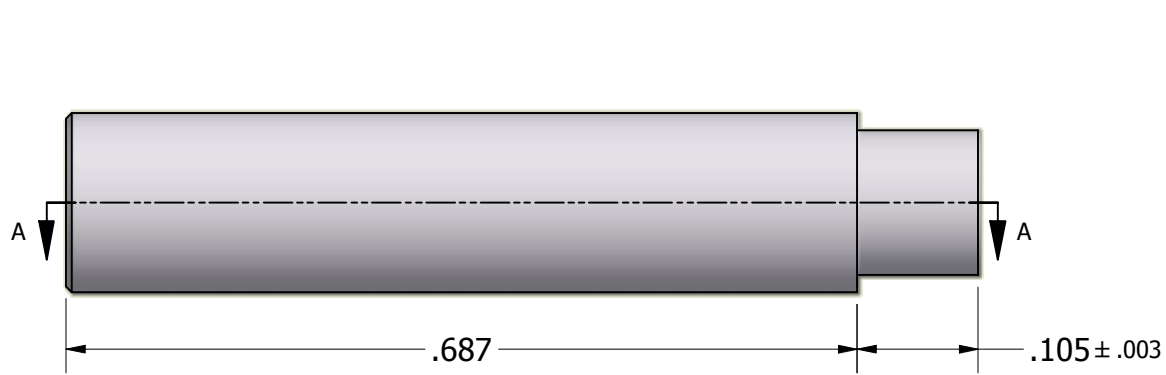

ISO SCALE 3 : 1

2-56 UNC-2B
.187 min (2 Pls)

Tolerances Unless Otherwise Specified:

.xx Decimal: ± .02
.xxx Decimal: ± .005
Fraction: ± 1/64
Angle: ± 2°

LYN-TRON, INC.

Part Number:

AA6909B-0.687

Description:

5/32 Round Swage Standoff

Drawn By:

JEFFN

06/17/2010

Gauge:

Material:

Aluminum (RoHS)

Scale: