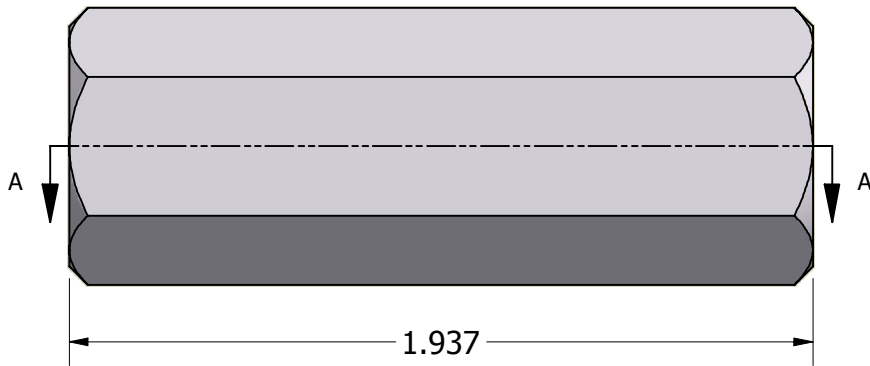

$\varnothing.315^{+.010}_{-.000}$

SECTION A-A

ISO SCALE 1 : 1

1.937

.625

Tolerances Unless Otherwise Specified:

.xx Decimal: $\pm .02$
 .xxx Decimal: $\pm .005$
 Fraction: $\pm 1/64$
 Angle: $\pm 2^\circ$

LYN-TRON, INC.

Part Number:

AA6356-31-1.937

Description:

5/8 Hex Spacer

Drawn By:

JEFFN

06/20/2010

Gauge:

Material:

Aluminum (RoHS)

Scale:

2 : 1