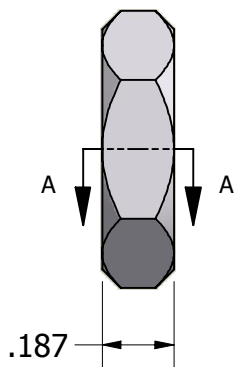

SECTION A-A

ISO SCALE 1 : 1

Tolerances Unless Otherwise Specified:

.xx Decimal: $\pm .02$
.xxx Decimal: $\pm .005$
Fraction: $\pm 1/64$
Angle: $\pm 2^\circ$

LYN-TRON, INC.

Part Number:

AA6356-12-0.187

Description:

5/8 Hex Spacer

Drawn By:

JEFFN

06/20/2010

Gauge:

Material:

Aluminum (RoHS)

Scale: