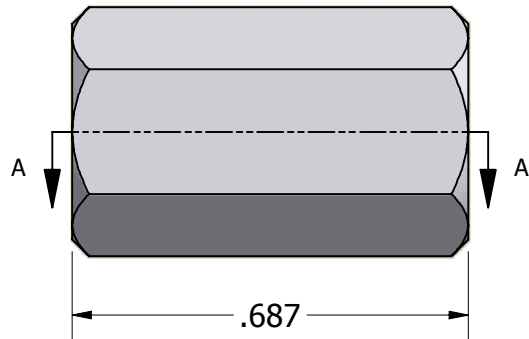

SECTION A-A

ISO SCALE 2 : 1

Tolerances Unless Otherwise Specified:

.xx Decimal: $\pm .02$
.xxx Decimal: $\pm .005$
Fraction: $\pm 1/64$
Angle: $\pm 2^\circ$

LYN-TRON, INC.

Part Number:

AA6353-06-0.687

Description:

3/8 Hex Spacer

Drawn By:

JEFFN

06/20/2010

Gauge:

Material:

Aluminum (RoHS)

Scale: