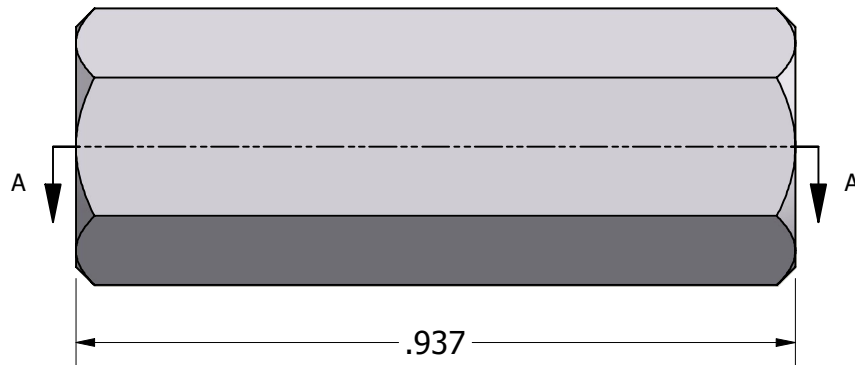

$\varnothing.192^{+.010}_{-.000}$

SECTION A-A

ISO SCALE 3 : 1

Tolerances Unless Otherwise Specified:

.xx Decimal: $\pm .02$
.xxx Decimal: $\pm .005$
Fraction: $\pm 1/64$
Angle: $\pm 2^\circ$

LYN-TRON, INC.

Part Number:

AA6352-10-0.937

Description:

5/16 Hex Spacer

Drawn By:

COURTNEYS06/20/2010

Gauge:

Material:

Aluminum (RoHS)

Scale:

4 : 1