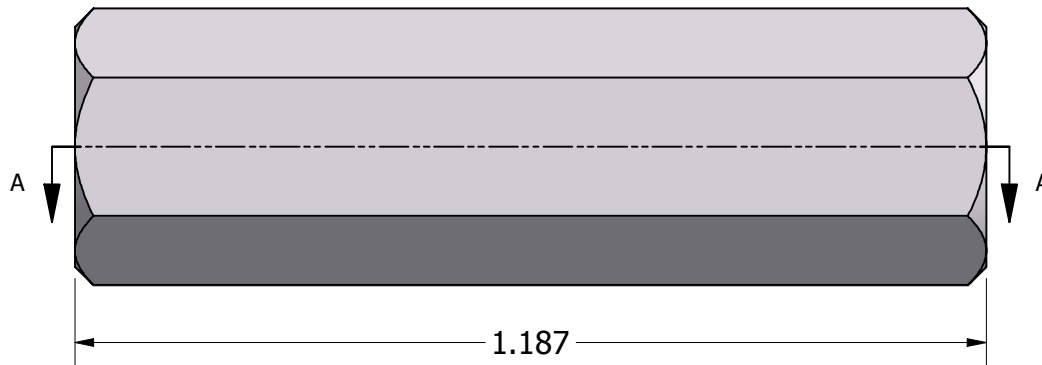

$\varnothing.140^{+.010}_{-.000}$

ISO SCALE 2 : 1

SECTION A-A

Tolerances Unless Otherwise Specified:

.xx Decimal: $\pm .02$
.xxx Decimal: $\pm .005$
Fraction: $\pm 1/64$
Angle: $\pm 2^\circ$

LYN-TRON, INC.

Part Number:

AA6352-06-1.187

Description:

5/16 Hex Spacer

Drawn By:

COURTNEYS06/20/2010

Gauge:

Material:

Aluminum (RoHS)

Scale:

4 : 1