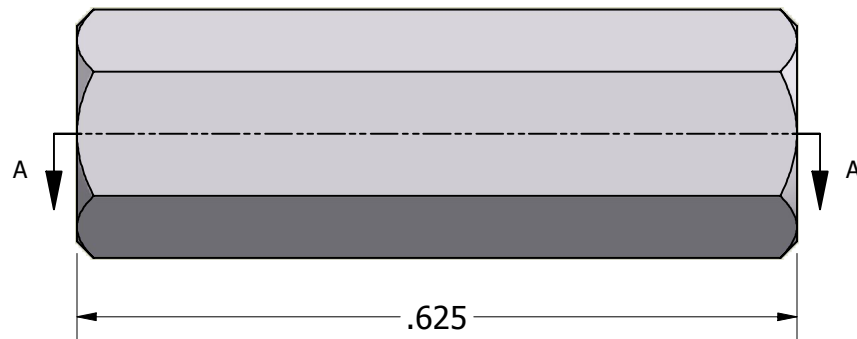

$\varnothing .088^{+.010}_{-.000}$

SECTION A-A

ISO SCALE 4 : 1

.625

.187

Tolerances Unless Otherwise Specified:

.xx Decimal: $\pm .02$
.xxx Decimal: $\pm .005$
Fraction: $\pm 1/64$
Angle: $\pm 2^\circ$

LYN-TRON, INC.

Part Number:

AA6350-02-0.625

Description:

3/16 Hex Spacer

Drawn By:

COURTNEYS06/20/2010

Gauge:

Material:

Aluminum (RoHS)

Scale:

6 : 1