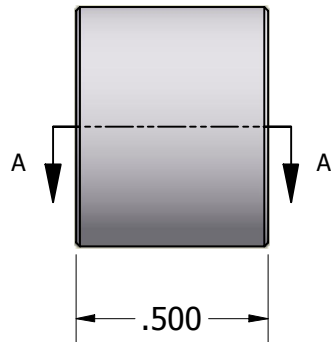

SECTION A-A

ISO SCALE 1 : 1

Tolerances Unless Otherwise Specified:

.xx Decimal: $\pm .02$
.xxx Decimal: $\pm .005$
Fraction: $\pm 1/64$
Angle: $\pm 2^\circ$

LYN-TRON, INC.

Part Number:

AA6346-25-0.500

Description:

5/8 Round Spacer

Drawn By:

COURTNEYS06/19/2010

Gauge:

Material:

Aluminum (RoHS)

Scale:

2 : 1