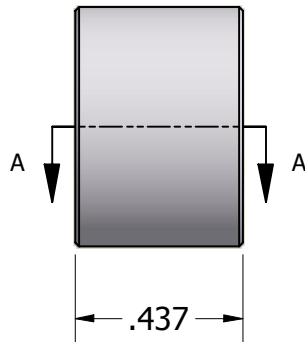

SECTION A-A

ISO SCALE 1 : 1

Tolerances Unless Otherwise Specified:

.xx Decimal: $\pm .02$
.xxx Decimal: $\pm .005$
Fraction: $\pm 1/64$
Angle: $\pm 2^\circ$

LYN-TRON, INC.

Part Number:

AA6346-12-0.437

Description:

5/8 Round Spacer

Drawn By:

COURTNEYS06/19/2010

Gauge:

Material:

Aluminum (RoHS)

Scale:

2 : 1