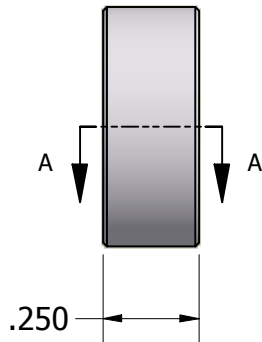

ISO SCALE 1 : 1

Tolerances Unless Otherwise Specified:

.xx Decimal: $\pm .02$
.xxx Decimal: $\pm .005$
Fraction: $\pm 1/64$
Angle: $\pm 2^\circ$

LYN-TRON, INC.

Part Number:

AA6346-12-0.250

Description:

5/8 Round Spacer

Drawn By:

COURTNEYS06/19/2010

Gauge:

Material:

Aluminum (RoHS)

Scale:

2 : 1