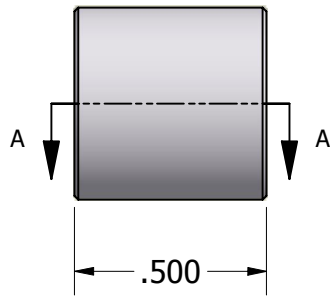

SECTION A-A

ISO SCALE 1 : 1

Tolerances Unless Otherwise Specified:

.xx Decimal: $\pm .02$
.xxx Decimal: $\pm .005$
Fraction: $\pm 1/64$
Angle: $\pm 2^\circ$

LYN-TRON, INC.

Part Number:

AA6345-08-0.500

Description:

1/2 Round Spacer

Drawn By:

COURTNEYS06/19/2010

Gauge:

Material:

Aluminum (RoHS)

Scale:

2 : 1