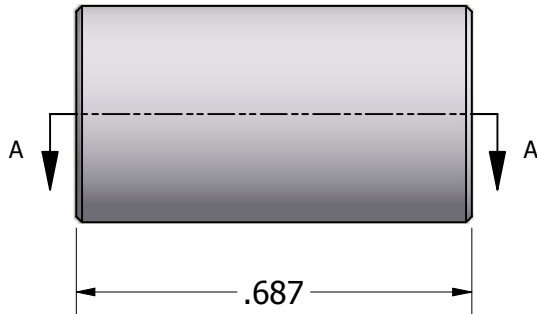

SECTION A-A

ISO SCALE 2 : 1

Tolerances Unless Otherwise Specified:

.xx Decimal: $\pm .02$
.xxx Decimal: $\pm .005$
Fraction: $\pm 1/64$
Angle: $\pm 2^\circ$

LYN-TRON, INC.

Part Number:

AA6343-08-0.687

Description:

3/8 Round Spacer

Drawn By:

JEFFN

06/19/2010

Gauge:

Material:

Aluminum (RoHS)

Scale: