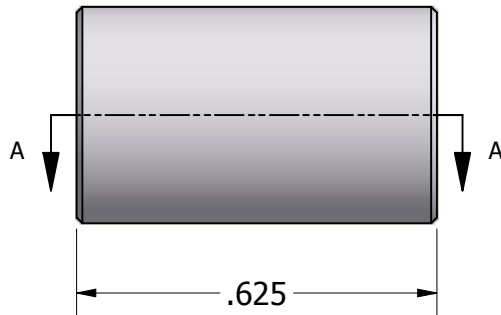

ISO SCALE 2 : 1

Tolerances Unless Otherwise Specified:

.xx Decimal: $\pm .02$
.xxx Decimal: $\pm .005$
Fraction: $\pm 1/64$
Angle: $\pm 2^\circ$

LYN-TRON, INC.

Part Number:

AA6343-08-0.625

Description:

3/8 Round Spacer

Drawn By:

JEFFN

06/19/2010

Gauge:

Material:

Aluminum (RoHS)

Scale:

3 : 1