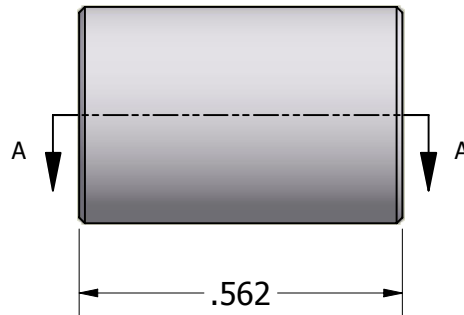

ISO SCALE 2 : 1

Tolerances Unless Otherwise Specified:

.xx Decimal: $\pm .02$
.xxx Decimal: $\pm .005$
Fraction: $\pm 1/64$
Angle: $\pm 2^\circ$

LYN-TRON, INC.

Part Number:

AA6343-08-0.562

Description:

3/8 Round Spacer

Drawn By:

JEFFN

06/19/2010

Gauge:

Material:

Aluminum (RoHS)

Scale:

3 : 1