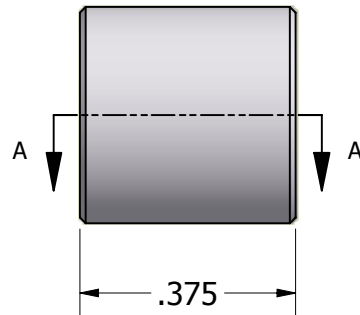

ISO SCALE 2 : 1

Tolerances Unless Otherwise Specified:

.xx Decimal: $\pm .02$
.xxx Decimal: $\pm .005$
Fraction: $\pm 1/64$
Angle: $\pm 2^\circ$

LYN-TRON, INC.

Part Number:

AA6343-06-0.375

Description:

3/8 Round Spacer

Drawn By:

JEFFN

06/19/2010

Gauge:

Material:

Aluminum (RoHS)

Scale:

3 : 1