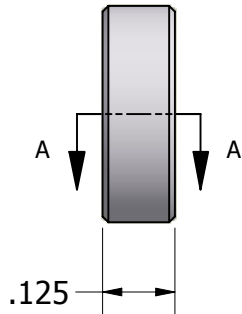

SECTION A-A

ISO SCALE 2 : 1

Tolerances Unless Otherwise Specified:

.xx Decimal: $\pm .02$
.xxx Decimal: $\pm .005$
Fraction: $\pm 1/64$
Angle: $\pm 2^\circ$

LYN-TRON, INC.

Part Number:

AA6343-06-0.125

Description:

3/8 Round Spacer

Drawn By:

JEFFN

06/19/2010

Gauge:

Material:

Aluminum (RoHS)

Scale: