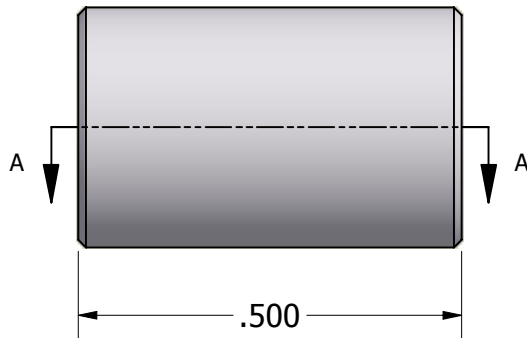

SECTION A-A

ISO SCALE 3 : 1

Tolerances Unless Otherwise Specified:

.xx Decimal: ± .02
.xxx Decimal: ± .005
Fraction: ± 1/64
Angle: ± 2°

LYN-TRON, INC.

Part Number:

AA6342-06-0.500

Description:

5/16 Round Spacer

Drawn By:

JEFFN

06/19/2010

Gauge:

Material:

Aluminum (RoHS)

Scale: