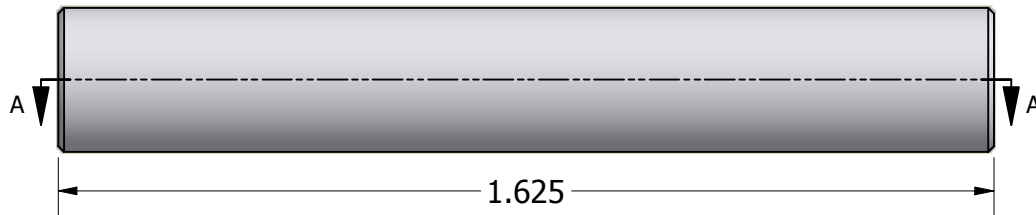

SECTION A-A

$\varnothing.166^{+.010}_{-.000}$

ISO SCALE 1 : 1

Tolerances Unless Otherwise Specified:

.xx Decimal: $\pm .02$
.xxx Decimal: $\pm .005$
Fraction: $\pm 1/64$
Angle: $\pm 2^\circ$

LYN-TRON, INC.

Part Number:

AA6341-08-1.625

Description:

1/4 Round Spacer

Drawn By:

JEFFN

06/19/2010

Gauge:

Material:

Aluminum (RoHS)

Scale:

3 : 1